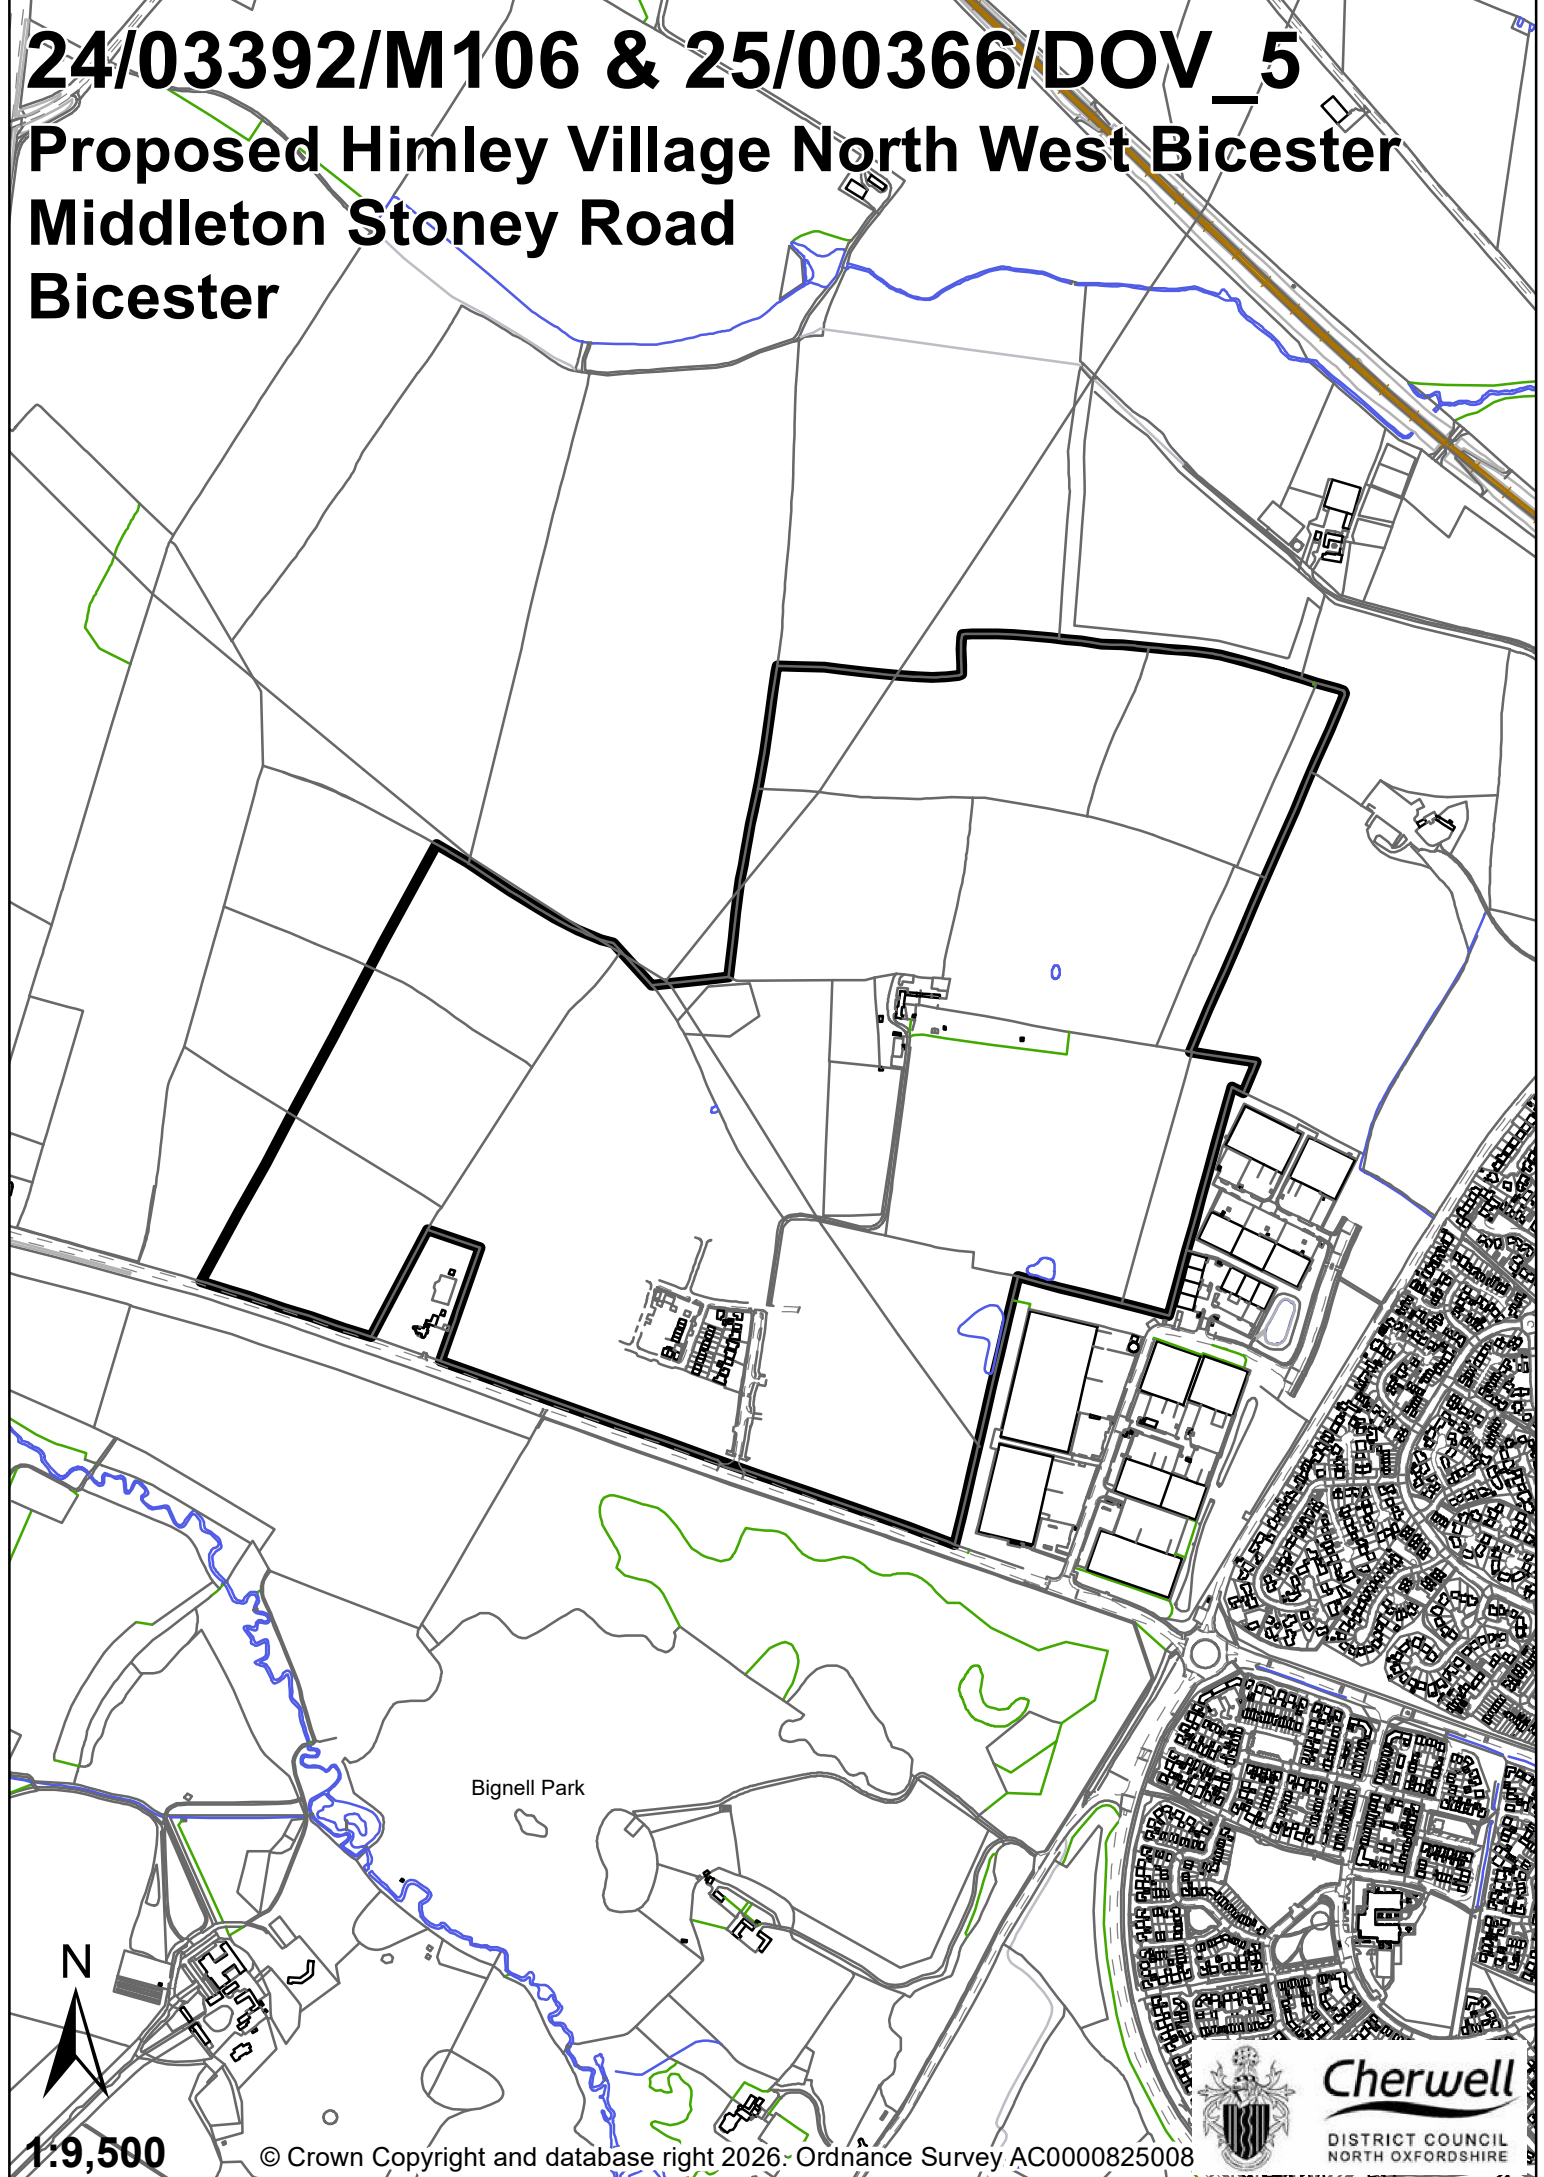

**24/03392/M106 & 25/00366/DOV\_5**

**Proposed Himley Village North West Bicester  
Middleton Stoney Road  
Bicester**

**1:9,500**

© Crown Copyright and database right 2026: Ordnance Survey AC0000825008

**Cherwell**  
DISTRICT COUNCIL  
NORTH OXFORDSHIRE